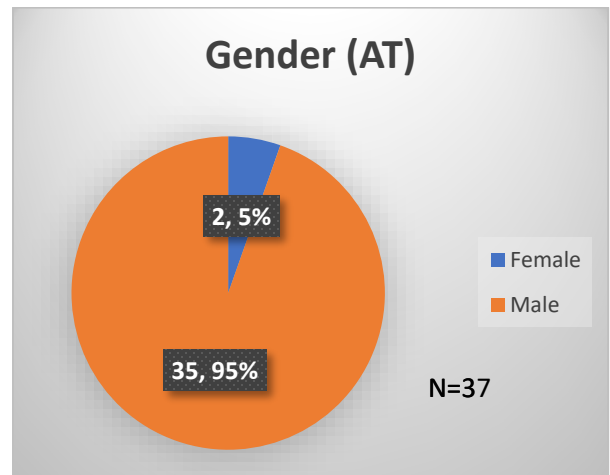

Daily Data Dashboard – March 31, 2023
Demographics for JTDC Population
Friday Morning Midnight Count

Total # of probation Involved youth¹: 1,143

¹ Probation Active: Any youth who is pending sentencing with an active social history, has been formally placed on probation or supervision with Cook County Juvenile Probation on the date of the report.

*Age, Gender and Race for Criminal Court population (N=1) is not represented in this report.

Data sources: cFive Supervisor – Probation Population and RMIS – JTDC Population

Daily Data Dashboard – March 31, 2023
Demographics for JTDC Population
Friday Morning Midnight Count