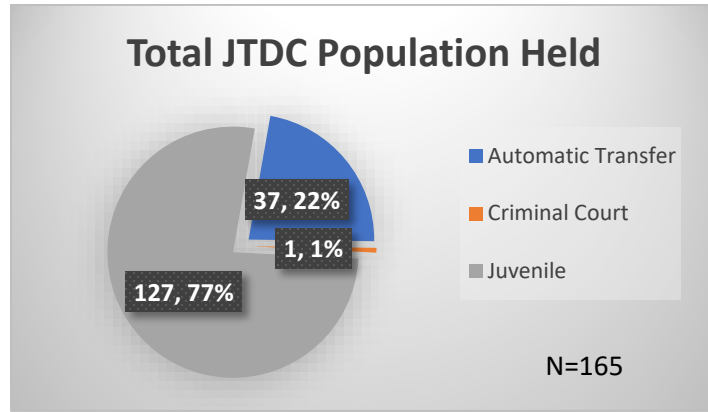

Daily Data Dashboard – March 31, 2023
Demographics for JTDC Population
Friday Morning Midnight Count

Total # of probation Involved youth¹: 1,143

¹ Probation Active: Any youth who is pending sentencing with an active social history, has been formally placed on probation or supervision with Cook County Juvenile Probation on the date of the report.

*Age, Gender and Race for Criminal Court population (N=1) is not represented in this report.

Data sources: cFive Supervisor – Probation Population and RMIS – JTDC Population

Daily Data Dashboard – March 31, 2023
Demographics for JTDC Population
Friday Morning Midnight Count