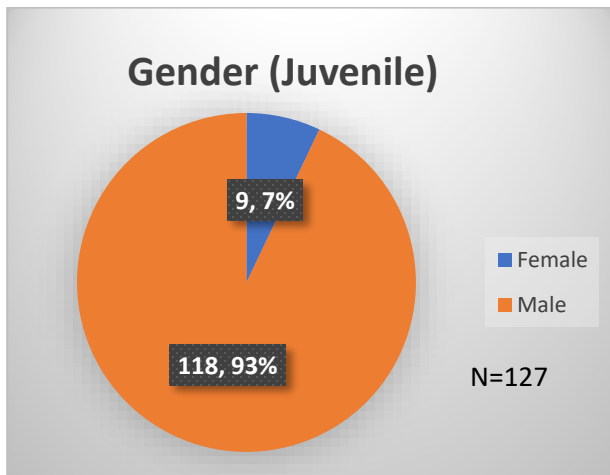

Daily Data Dashboard – March 31, 2023
Demographics for JTDC Population
Friday Morning Midnight Count

Total # of probation Involved youth¹: 1,143

¹ Probation Active: Any youth who is pending sentencing with an active social history, has been formally placed on probation or supervision with Cook County Juvenile Probation on the date of the report.

*Age, Gender and Race for Criminal Court population (N=1) is not represented in this report.

Data sources: cFive Supervisor – Probation Population and RMIS – JTDC Population

Daily Data Dashboard – March 31, 2023
Demographics for JTDC Population
Friday Morning Midnight Count