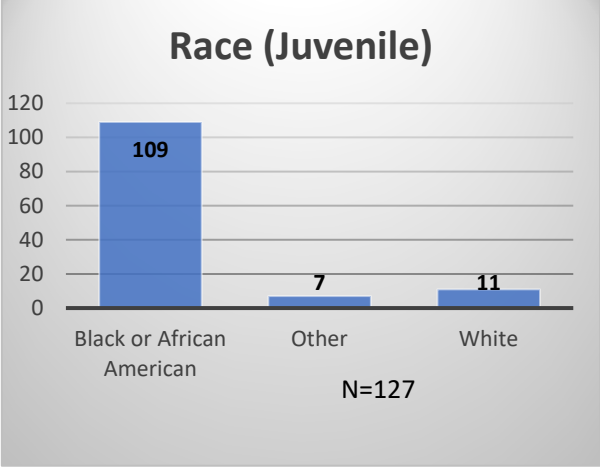

Daily Data Dashboard – March 31, 2023
Demographics for JTDC Population
Friday Morning Midnight Count

Total # of probation Involved youth¹: 1,143

¹ Probation Active: Any youth who is pending sentencing with an active social history, has been formally placed on probation or supervision with Cook County Juvenile Probation on the date of the report.

*Age, Gender and Race for Criminal Court population (N=1) is not represented in this report.

Data sources: cFive Supervisor – Probation Population and RMIS – JTDC Population

Daily Data Dashboard – March 31, 2023
Demographics for JTDC Population
Friday Morning Midnight Count