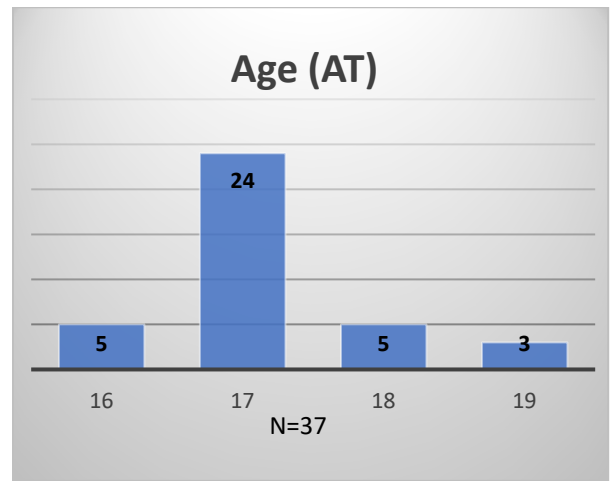

Daily Data Dashboard – March 31, 2023
Demographics for JTDC Population
Friday Morning Midnight Count

Total # of probation Involved youth¹: 1,143

¹ Probation Active: Any youth who is pending sentencing with an active social history, has been formally placed on probation or supervision with Cook County Juvenile Probation on the date of the report.

*Age, Gender and Race for Criminal Court population (N=1) is not represented in this report.

Data sources: cFive Supervisor – Probation Population and RMIS – JTDC Population

Daily Data Dashboard – March 31, 2023
Demographics for JTDC Population
Friday Morning Midnight Count