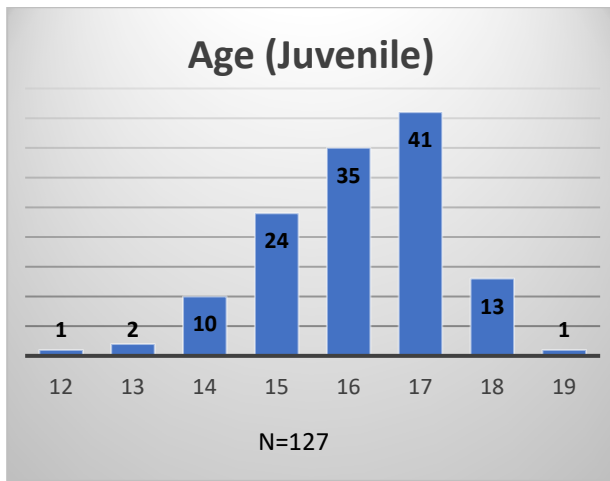

Daily Data Dashboard – March 31, 2023
Demographics for JTDC Population
Friday Morning Midnight Count

Total # of probation Involved youth¹: 1,143

¹ Probation Active: Any youth who is pending sentencing with an active social history, has been formally placed on probation or supervision with Cook County Juvenile Probation on the date of the report.

*Age, Gender and Race for Criminal Court population (N=1) is not represented in this report.

Data sources: cFive Supervisor – Probation Population and RMIS – JTDC Population

Daily Data Dashboard – March 31, 2023
Demographics for JTDC Population
Friday Morning Midnight Count