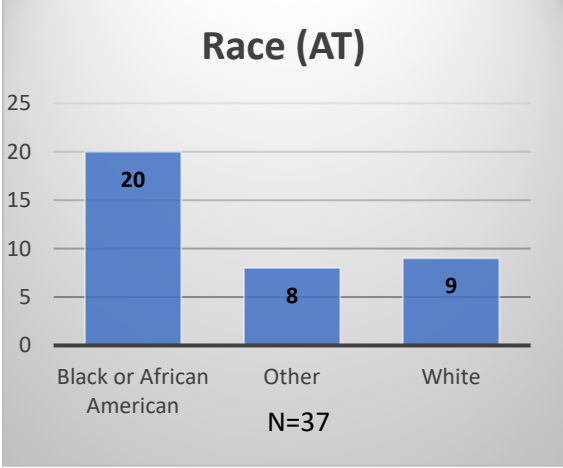

Daily Data Dashboard – March 31, 2023
Demographics for JTDC Population
Friday Morning Midnight Count

Total # of probation Involved youth¹: 1,143

¹ Probation Active: Any youth who is pending sentencing with an active social history, has been formally placed on probation or supervision with Cook County Juvenile Probation on the date of the report.

*Age, Gender and Race for Criminal Court population (N=1) is not represented in this report.

Data sources: cFive Supervisor – Probation Population and RMIS – JTDC Population

Daily Data Dashboard – March 31, 2023
Demographics for JTDC Population
Friday Morning Midnight Count